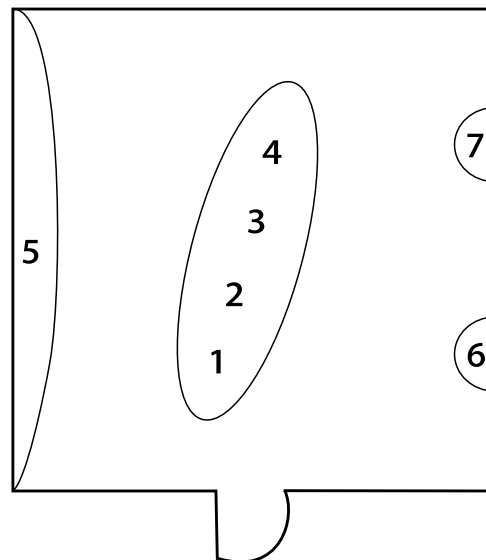

1. Matula, 2022
  Styrofoam cutout, print
2. Daruda, 2022
  Styrofoam cutout, print
3. Sabrina and Sincha Heart, 2022
  Styrofoam cutout, print
4. Shelis The Legend, 2022
  Styrofoam cutout, print

  Artificial turf, styrofoam balls, plant
5. Spectators, 2022
  Print
6. Cheerleader, 2020
  Video
  4' 13"
7. Cheerleader Nr. 2, 2020
  Video
  4' 14"